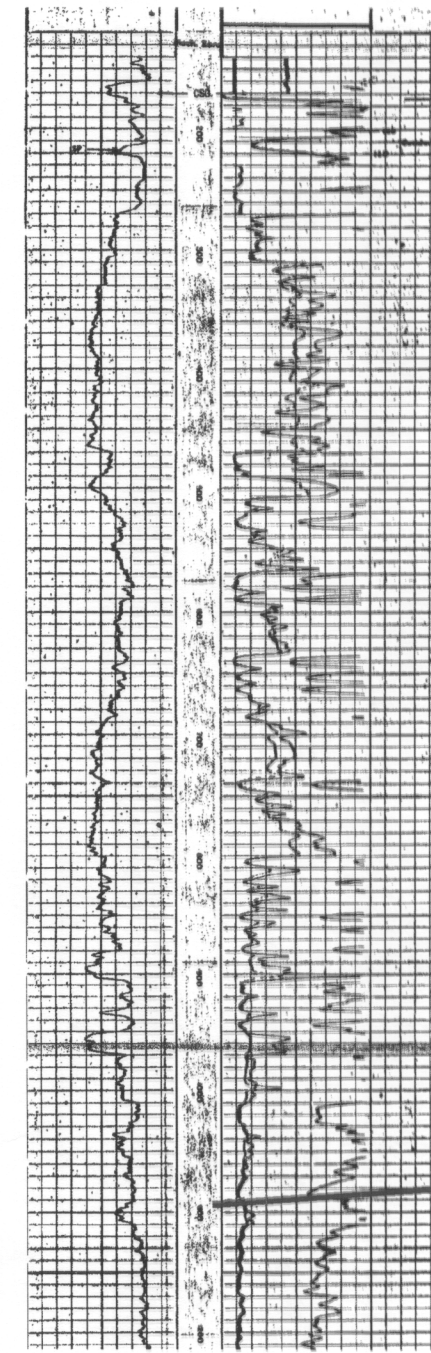

SW

NE

Belco 1-Watson

Top of Wilcox

Austin 1-Reed

Crown 1-Owen

Norris 1 McGee

Davidor 1-Meyers

Wilcox
Deltaic Sediments

Wilcox
Pro-Delta Slope
Sediments

Updip Yoakum
Channel

Midway

Stratigraphic Cross-Section Datum: Top of Wilcox

Geologist: Wm. Feathergail Wilson, PG 21