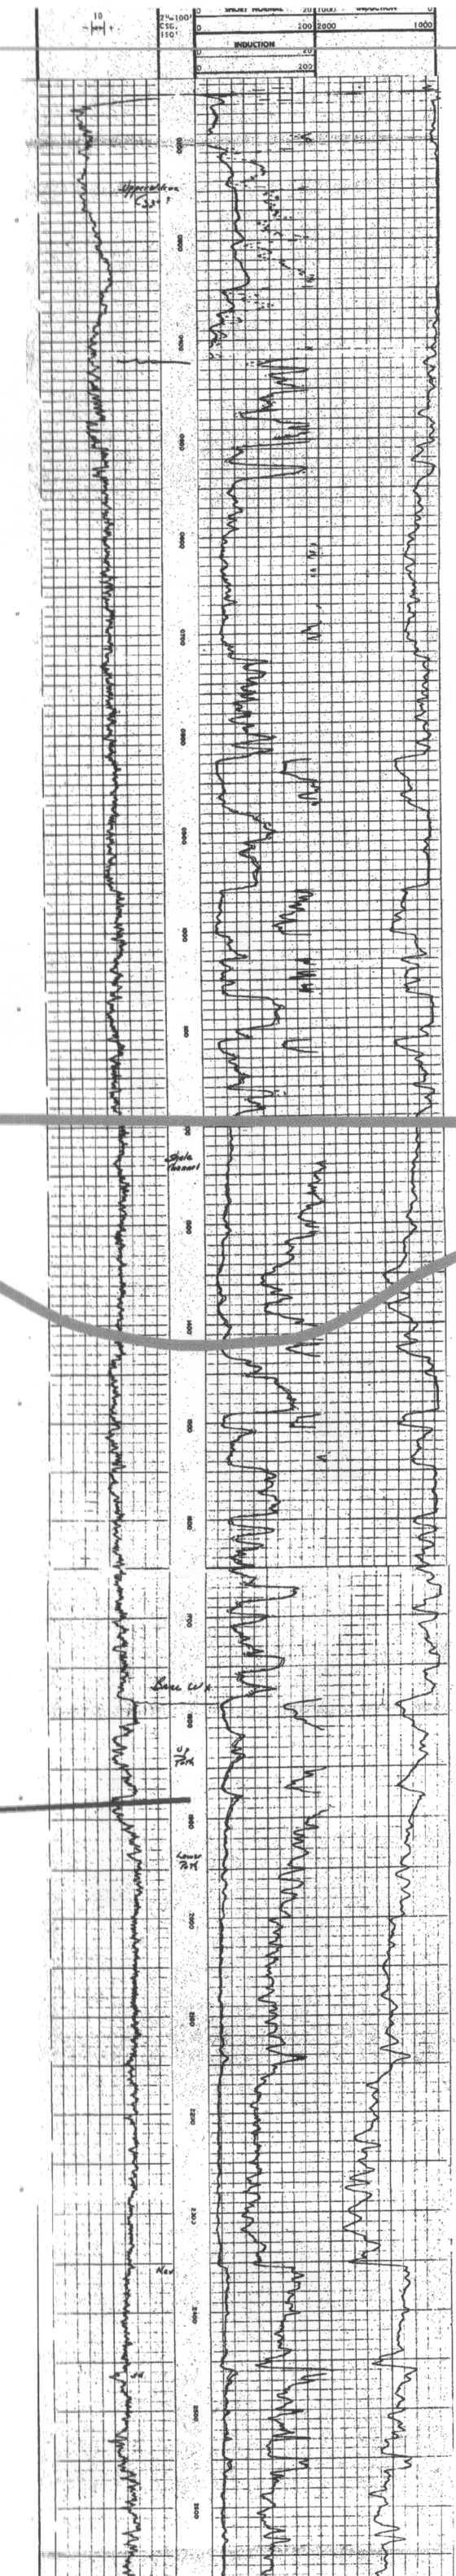

SW

NE

Belco 1-Watson

Top of Wilcox

Austin 1-Reed

Crown 1-Owen

Norris 1 McGee

Davidor 1-Meyers

Wilcox
Deltaic Sediments

Wilcox
Pro-Delta Slope
Sediments

Updip Yoakum
Channel

Midway

Stratigraphic Cross-Section Datum: Top of Wilcox

Geologist: Wm. Feathergail Wilson, PG 21