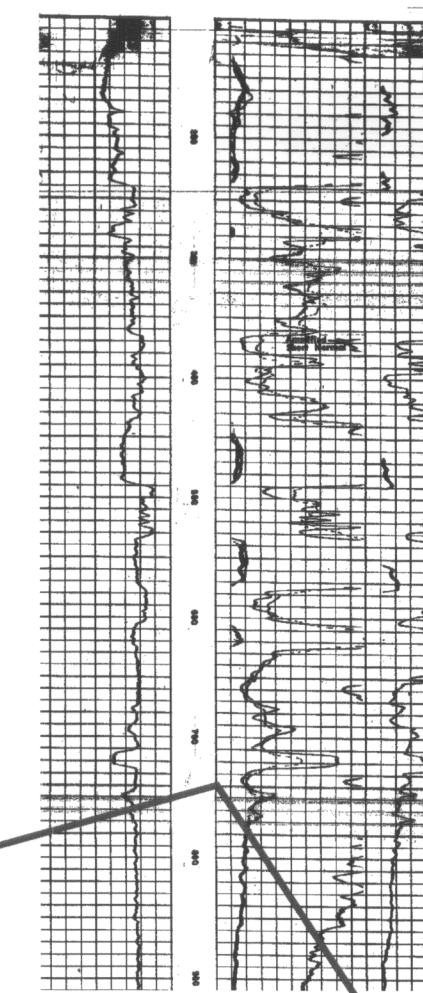

SW

NE

Belco 1-Watson

Top of Wilcox

Austin 1-Reed

Crown 1-Owen

Norris 1 McGee

Davidor 1-Meyers

Wilcox
Deltaic Sediments

Wilcox
Pro-Delta Slope
Sediments

Updip Yoakum
Channel

Midway

Stratigraphic Cross-Section Datum: Top of Wilcox

Geologist: Wm. Feathergail Wilson, PG 21