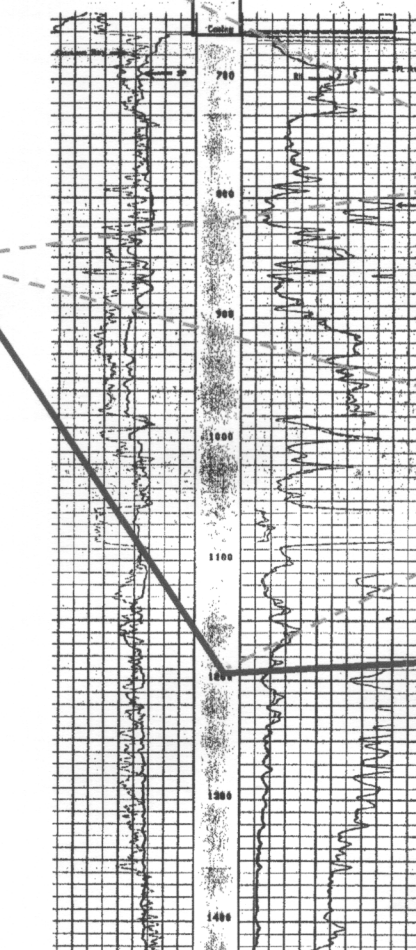

SW

NE

Belco 1-Watson

Top of Wilcox

Austin 1-Reed

Crown 1-Owen

Norris 1 McGee

Davidor 1-Meyers

Wilcox
Deltaic Sediments

Wilcox
Pro-Delta Slope
Sediments

Updip Yoakum
Channel

Midway

Stratigraphic Cross-Section Datum: Top of Wilcox

Geologist: Wm. Feathergail Wilson, PG 21