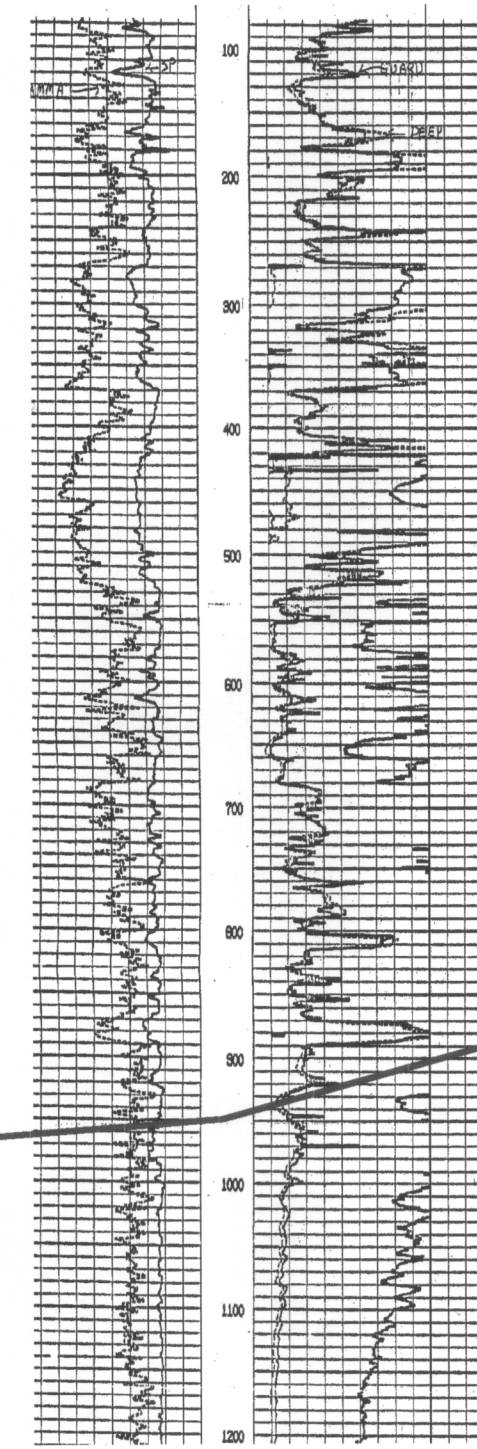

SW

NE

Belco 1-Watson

Top of Wilcox

Austin 1-Reed

Crown 1-Owen

Norris 1 McGee

Davidor 1-Meyers

Wilcox
Deltaic Sediments

Wilcox
Pro-Delta Slope
Sediments

Updip Yoakum
Channel

Midway

Stratigraphic Cross-Section Datum: Top of Wilcox

Geologist: Wm. Feathergail Wilson, PG 21