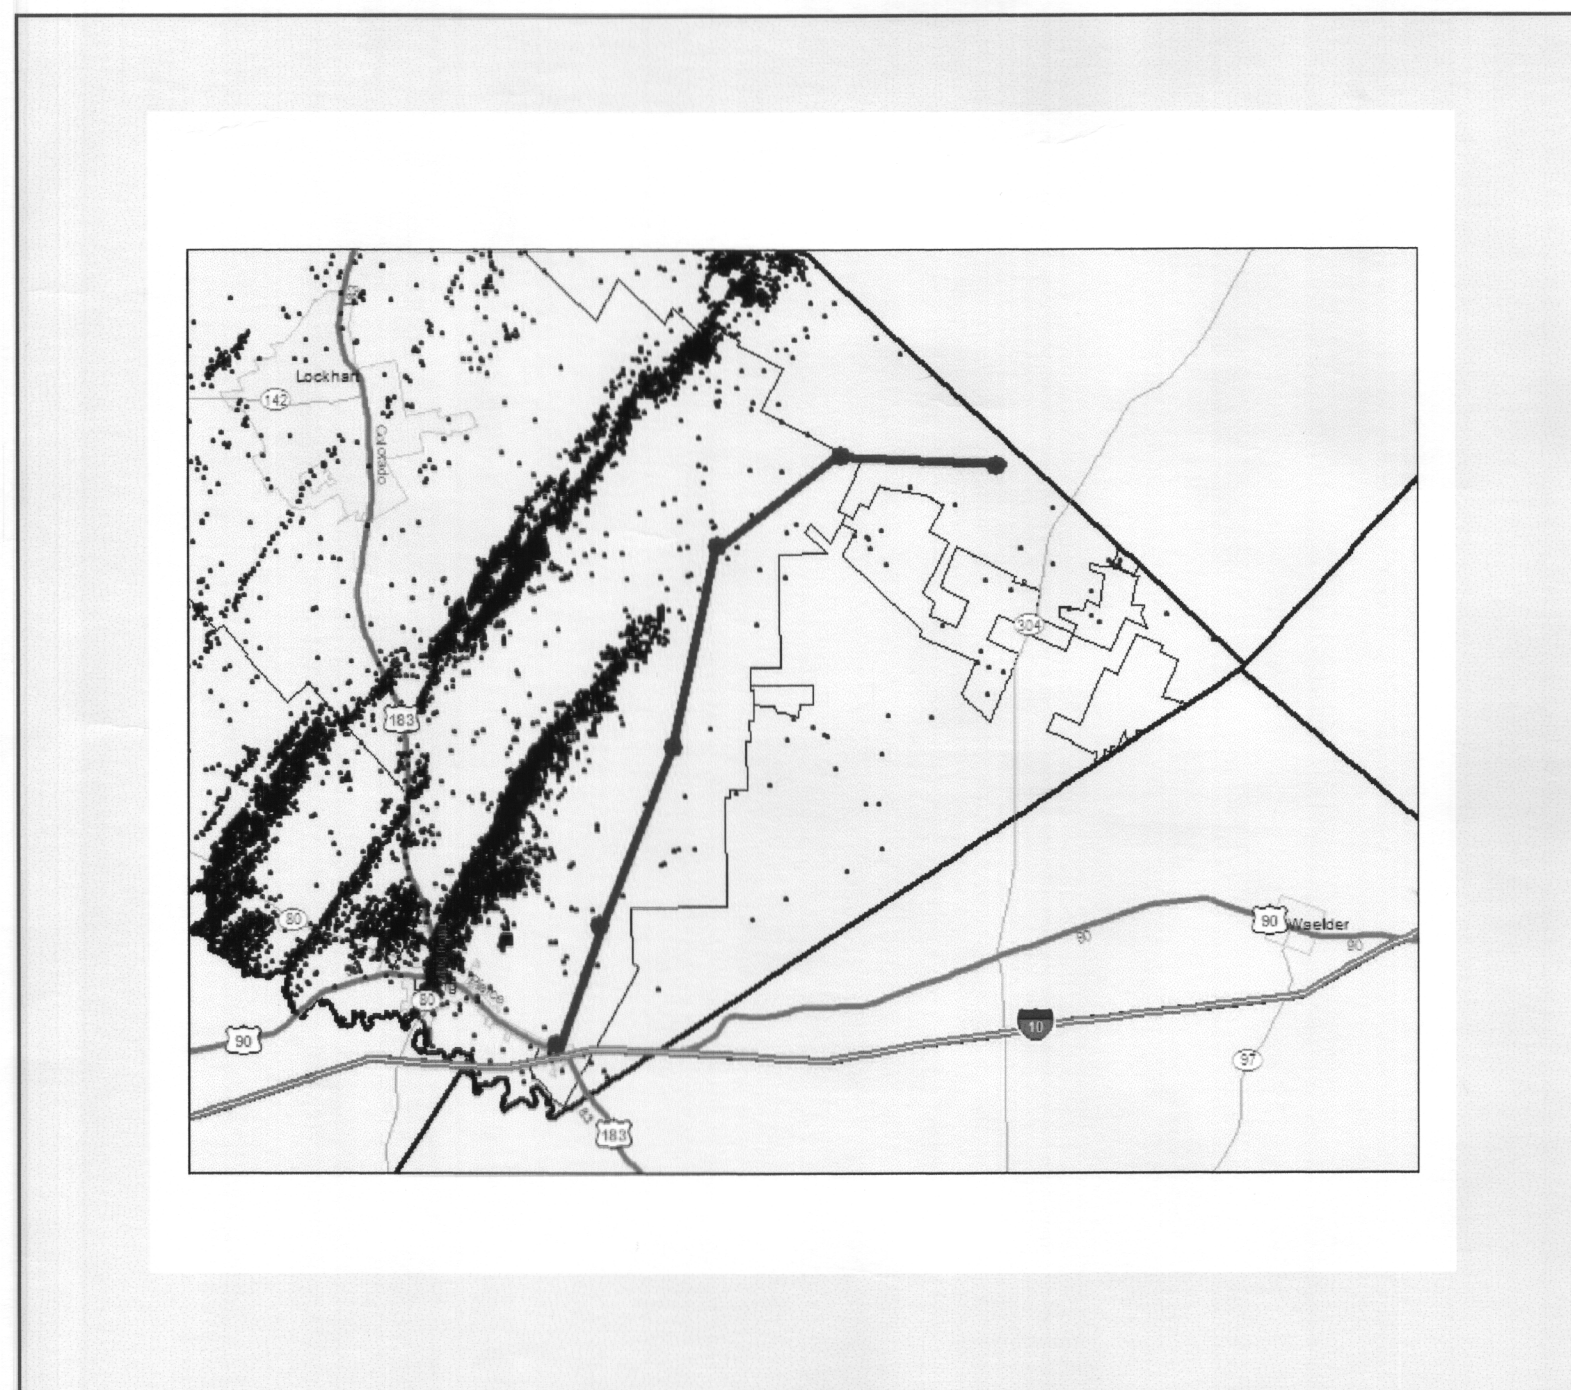

SW

NE

Belco 1-Watson

Top of Wilcox

Austin 1-Reed

Crown 1-Owen

Norris 1 McGee

Davidor 1-Meyers

Wilcox
Deltaic Sediments

Wilcox
Pro-Delta Slope
Sediments

Updip Yoakum
Channel

Midway

Stratigraphic Cross-Section Datum: Top of Wilcox

Geologist: Wm. Feathergail Wilson, PG 21